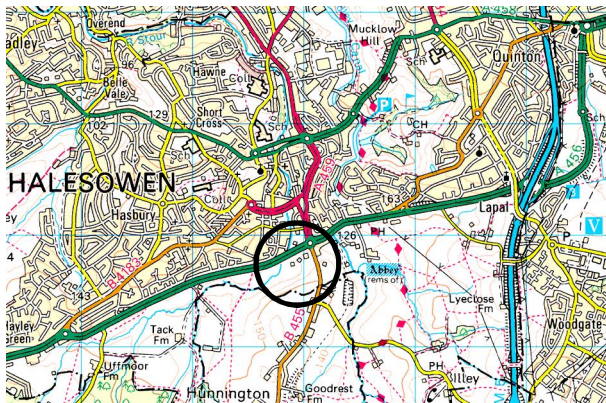

Archery GB membership cards must be shown on the day if requested.

Directions:
Somers’ Sports & Social Club is off the B4551 Romsley-Halesowen road just south of the roundabout where it meets the A456 from Birmingham/M5 and Kidderminster, and the A459 from Dudley. The entrance barrier will lift automatically on approach. Bear right past the main building and through the car park. Parking will be on the field beyond.