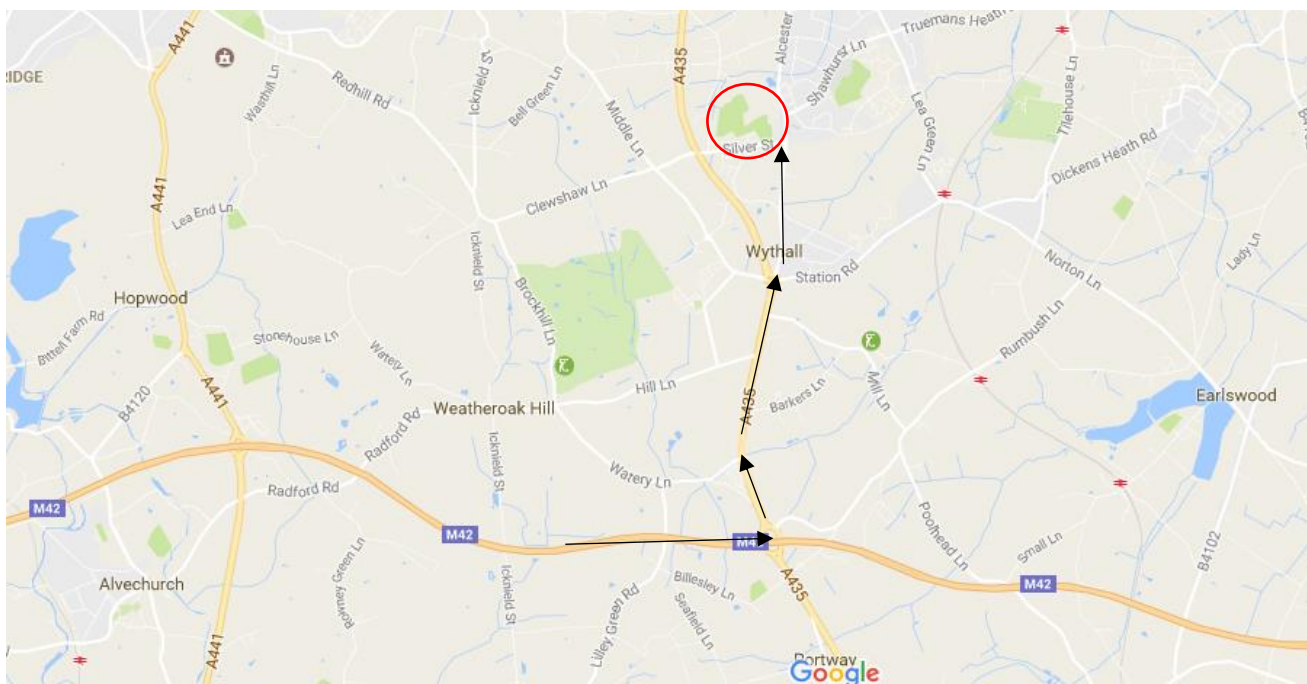

4B Liz Browne Redhill LREC
4D Peter Beer Audco GREC

5B Neill Garratt Redhill GREC
5D

Brief directions to the range:

Leave the M42 at Junction 3

Take the exit signposted A435 Birmingham

At the next roundabout (Becketts), take the 3rd exit onto the Alcester Road

Stay on the Alcester Road, take the 2nd exit (Silver Street) at the crossroads.

Take the 1st exit on the right to Wythall Park